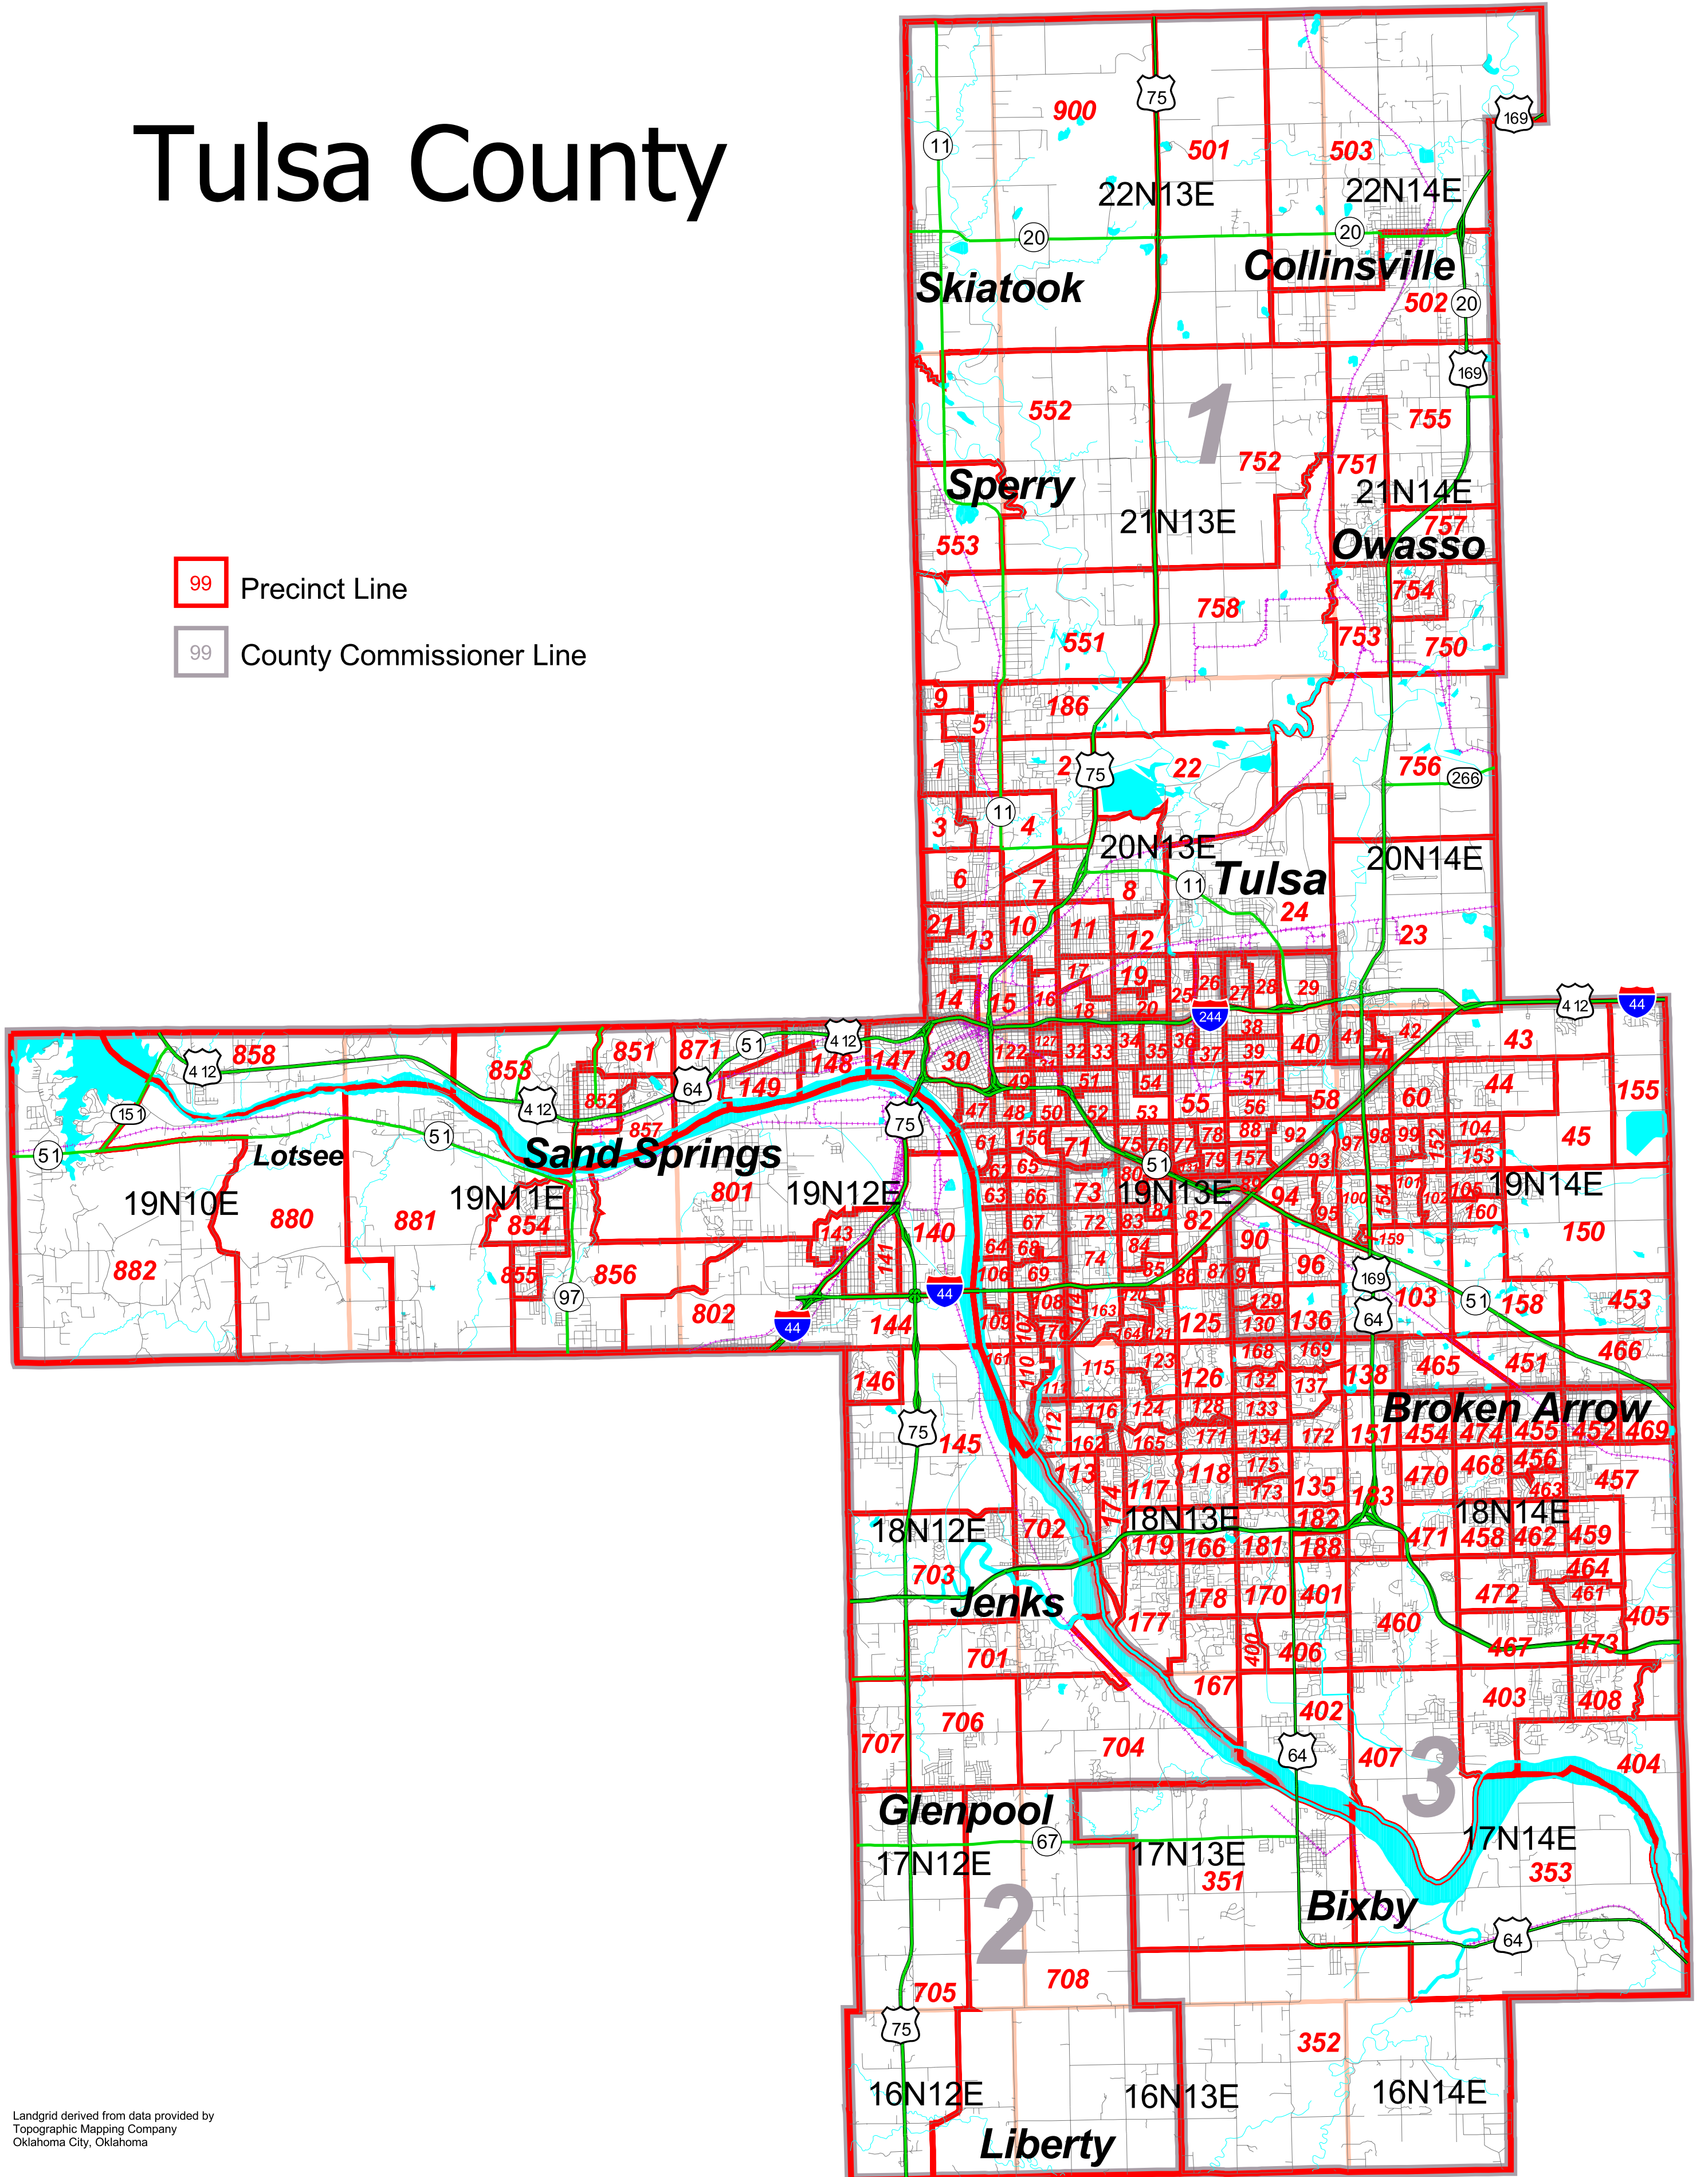

# Tulsa County

-  Precinct Line
-  County Commissioner Line

Landgrid derived from data provided by  
Topographic Mapping Company  
Oklahoma City, Oklahoma