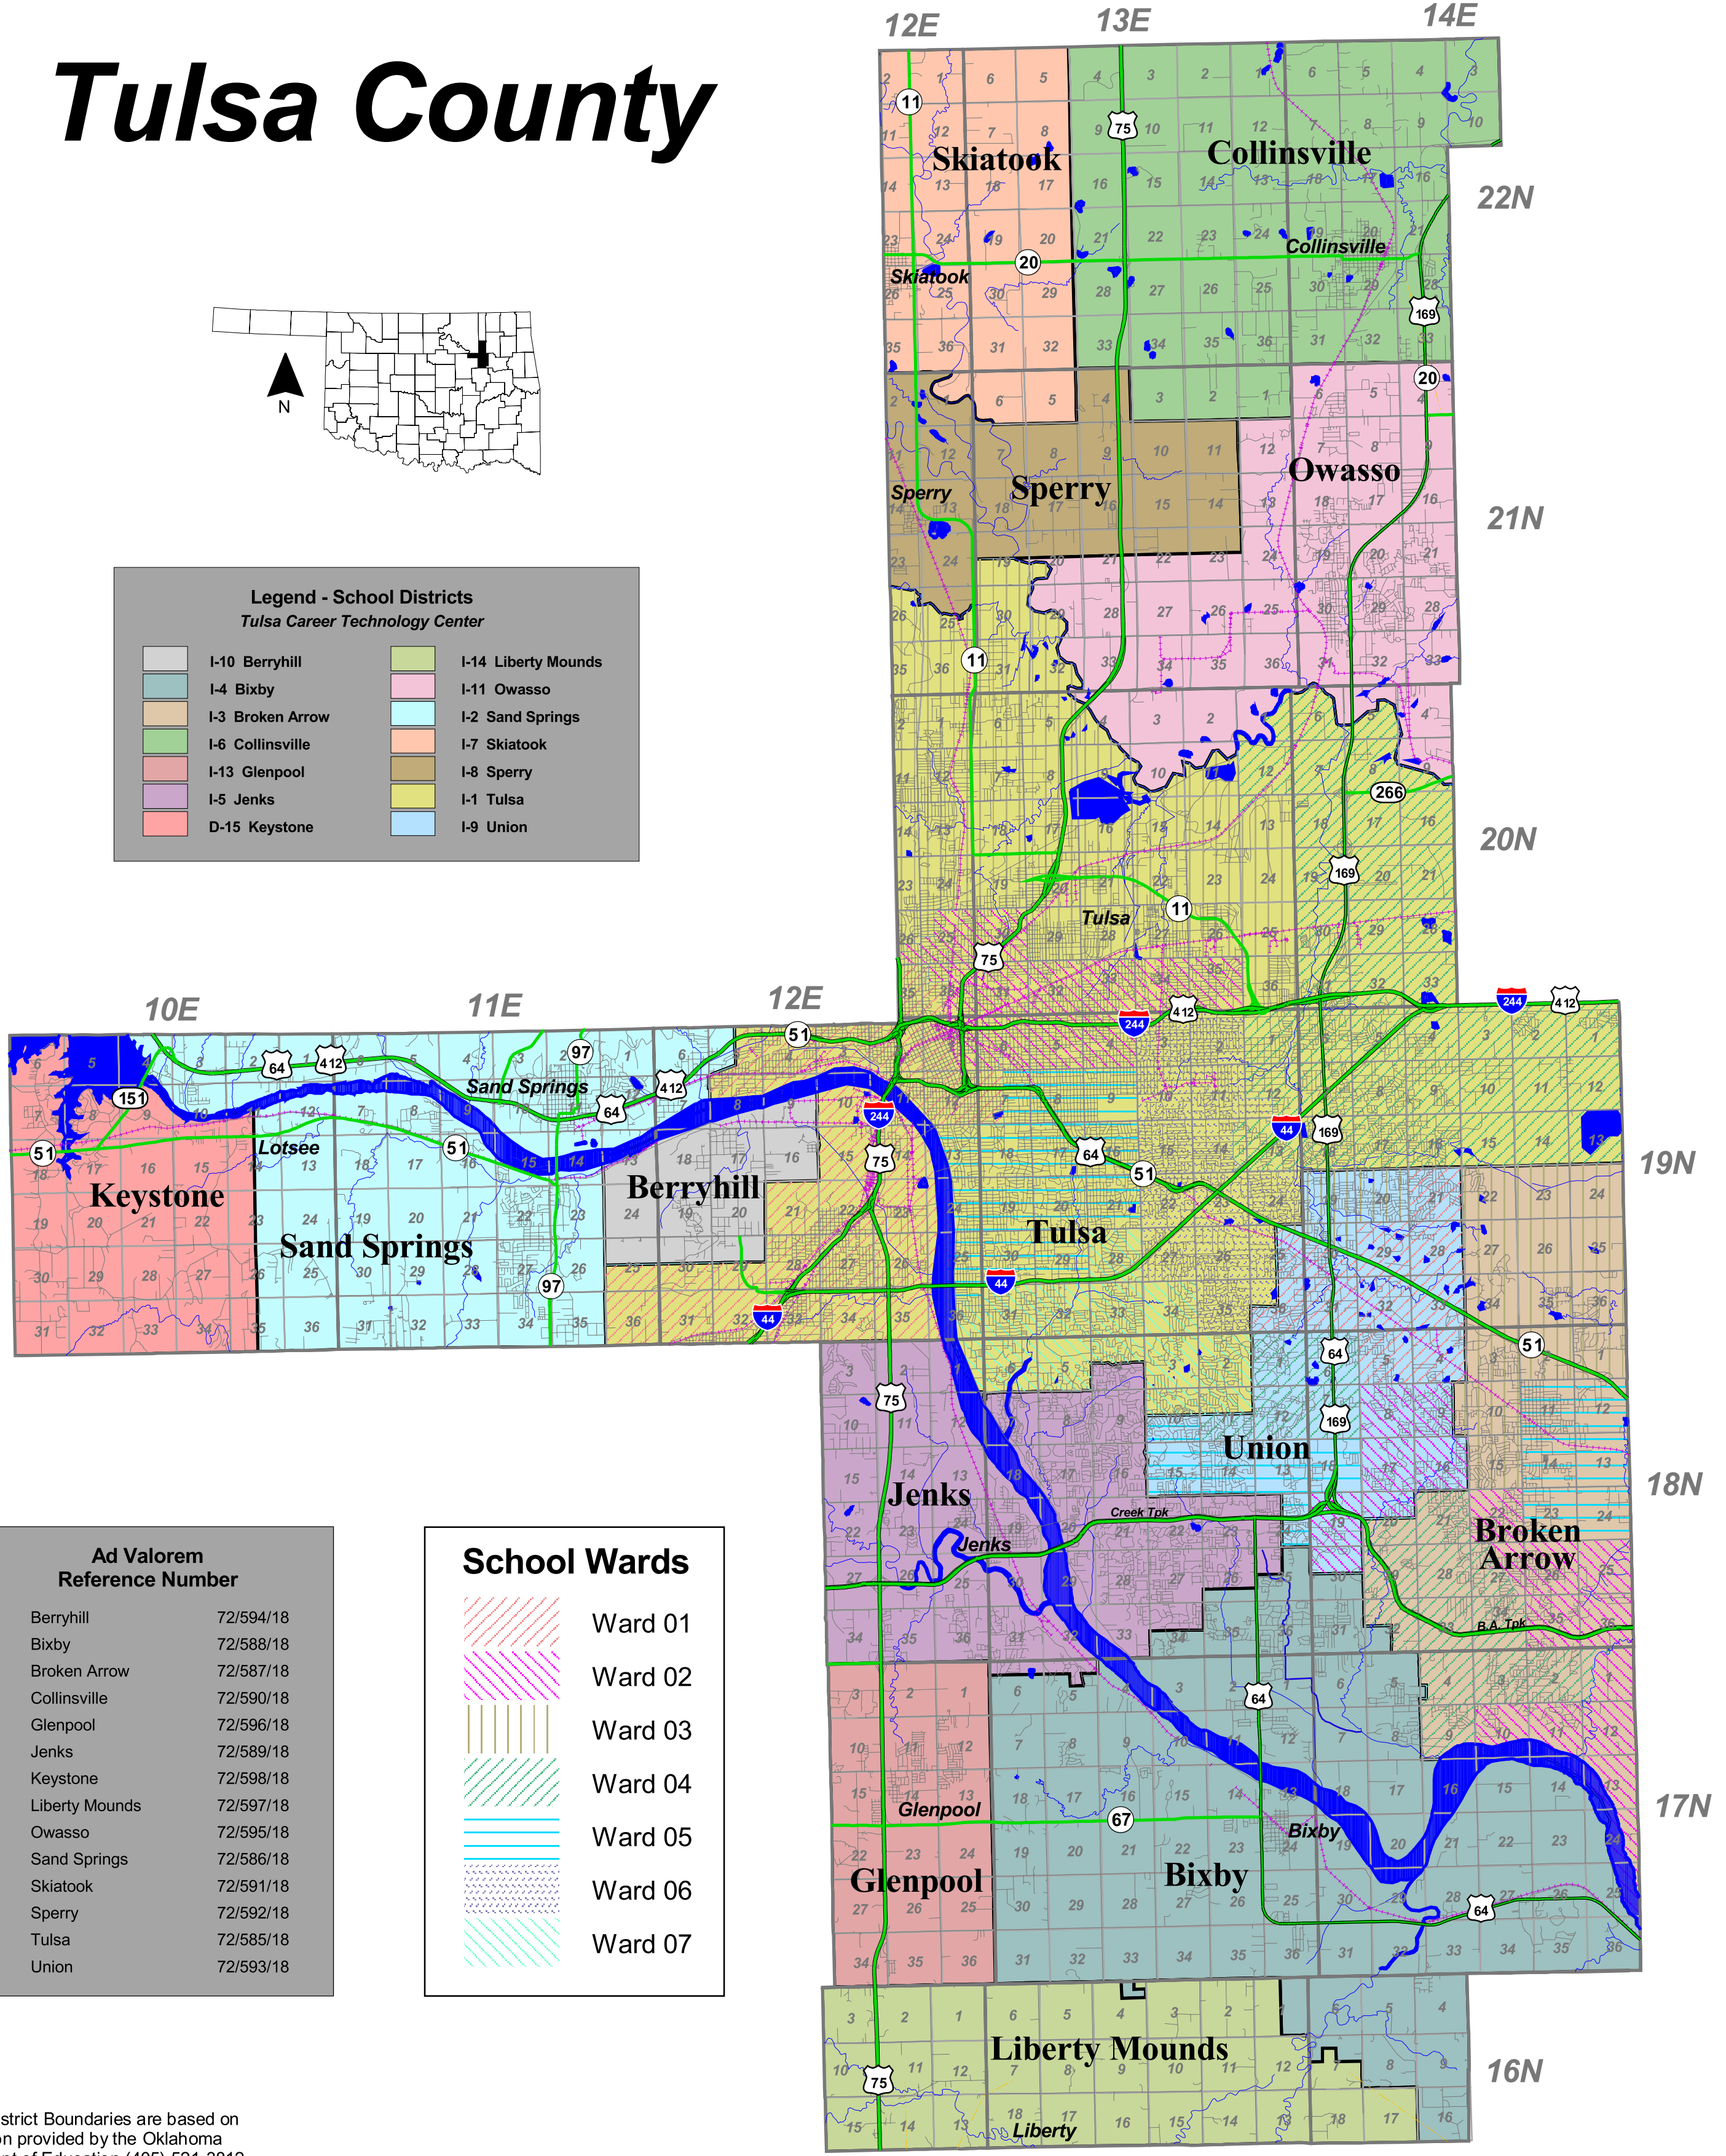

Tulsa County

Legend - School Districts
Tulsa Career Technology Center

I-10 Berryhill	I-14 Liberty Mounds
I-4 Bixby	I-11 Owasso
I-3 Broken Arrow	I-2 Sand Springs
I-6 Collinsville	I-7 Skiatook
I-13 Glenpool	I-8 Sperry
I-5 Jenks	I-1 Tulsa
D-15 Keystone	I-9 Union

Ad Valorem Reference Number

Berryhill	72/594/18
Bixby	72/588/18
Broken Arrow	72/587/18
Collinsville	72/590/18
Glenpool	72/596/18
Jenks	72/589/18
Keystone	72/598/18
Liberty Mounds	72/597/18
Owasso	72/595/18
Sand Springs	72/586/18
Skiatook	72/591/18
Sperry	72/592/18
Tulsa	72/585/18
Union	72/593/18

School Wards

(Diagonal hatching)	Ward 01
(Pink diagonal hatching)	Ward 02
(Vertical hatching)	Ward 03
(Diagonal hatching)	Ward 04
(Horizontal hatching)	Ward 05
(Dotted hatching)	Ward 06
(Diagonal hatching)	Ward 07